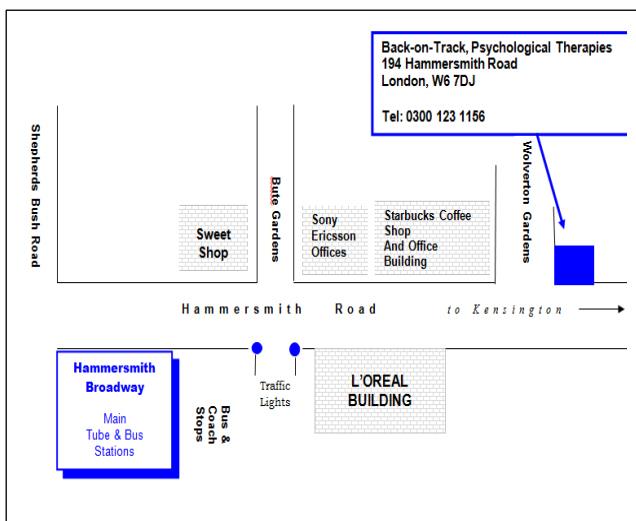

WE CAN HELP YOU IF YOU ARE OVER 18 AND:

- Feel ***Sad***
- Feel ***Worried***
- Feel ***Angry***
- **Want help finding a job**

Where we are:

We work in Hammersmith, Fulham, and White City but the main place we can see you is:

Address: 194 Hammersmith Road,
Hammersmith, London, W6 7DJ

Phone: 0300 123 1156

Open hours:

- 9:30am-7:30pm
Monday to Thursday

- 9:30am- 4:30pm
Friday